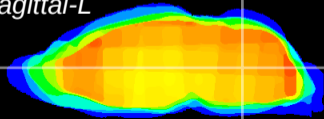

Coronal

Sagittal-R

Sagittal-L

ViBrism: CX18881
Horizontal

MVe