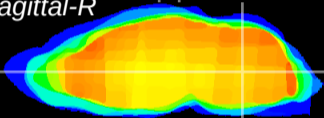

Coronal

Sagittal-R

Sagittal-L

ViBrism: CX18881
Horizontal

MVe