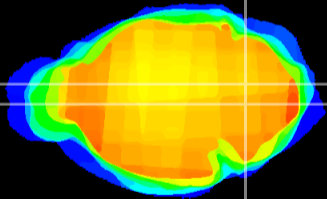

Coronal

Sagittal-R

Sagittal-L

ViBrism: CX18881
Horizontal

MVe