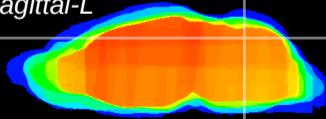

Coronal

Sagittal-R

Sagittal-L

ViBrism: CX18886
Horizontal

Cb vermis