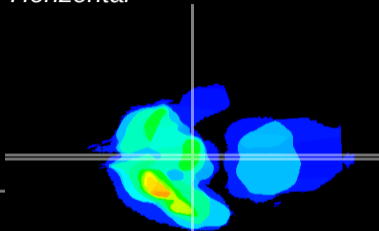

Coronal

Sagittal-R

Sagittal-L

ViBrism: CX18897
Horizontal

ME