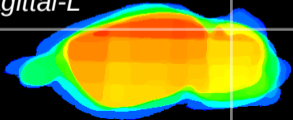

Coronal

Sagittal-R

Sagittal-L

ViBrism: CX18900
Horizontal

Cb lobe