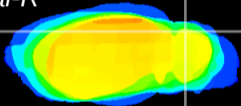

Coronal

Sagittal-R

Sagittal-L

ViBrism: CX18900
Horizontal

Cb lobe