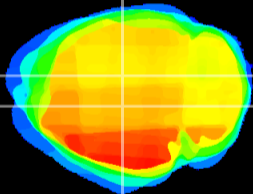

Coronal

Sagittal-R

Sagittal-L

ViBrism: CX18900
Horizontal

DG