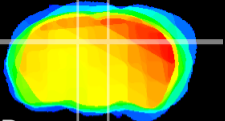

Coronal

Sagittal-R

Sagittal-L

ViBrism: CX18900
Horizontal

DG