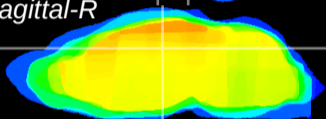

Coronal

Sagittal-R

Sagittal-L

ViBrism: CX18900
Horizontal

DG