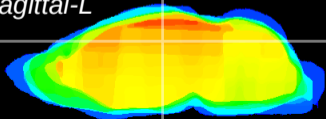

Coronal

Sagittal-R

Sagittal-L

ViBrism: CX18900
Horizontal

DG