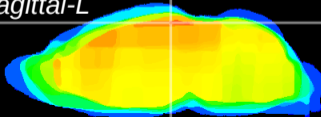

Coronal

Sagittal-R

Sagittal-L

ViBrism: CX18900
Horizontal

RS