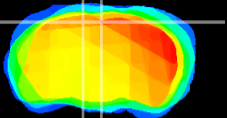

Coronal

Sagittal-R

Sagittal-L

ViBrism: CX18900
Horizontal

RS