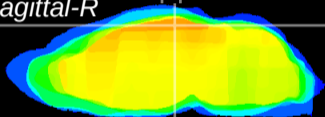

Coronal

Sagittal-R

Sagittal-L

ViBrism: CX18900
Horizontal

RS