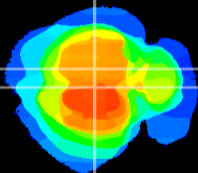

Coronal

Sagittal-R

Sagittal-L

ViBrism: CX18900
Horizontal

RS