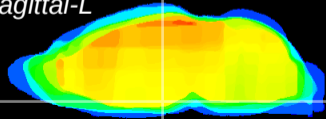

Coronal

Sagittal-R

Sagittal-L

ViBrism: CX18900
Horizontal

VMH