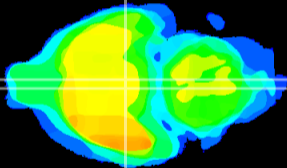

Coronal

Sagittal-R

Sagittal-L

ViBrism: CX18900
Horizontal

VMH