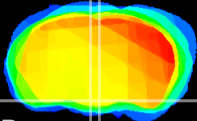

Coronal

Sagittal-R

Sagittal-L

ViBrism: CX18900
Horizontal

VMH