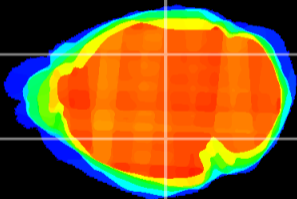

Coronal

Sagittal-R

Sagittal-L

ViBrism: CX18901
Horizontal

LG