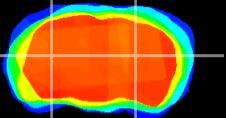

Coronal

Sagittal-R

Sagittal-L

ViBrism: CX18901
Horizontal

LG