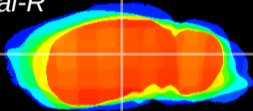

Coronal

Sagittal-R

Sagittal-L

ViBrism: CX18901
Horizontal

LG