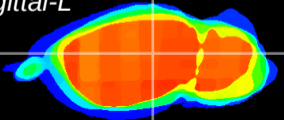

Coronal

Sagittal-R

Sagittal-L

ViBrism: CX18901
Horizontal

LG