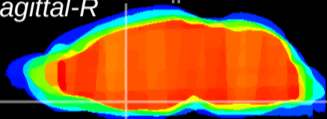

Coronal

Sagittal-R

Sagittal-L

ViBriSM: CX18901
Horizontal

MPA