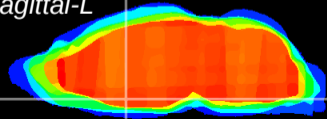

Coronal

Sagittal-R

Sagittal-L

ViBriSM: CX18901
Horizontal

MPA