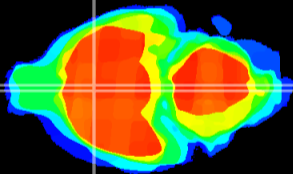

Coronal

Sagittal-R

Sagittal-L

ViBriSM: CX18901
Horizontal

MPA