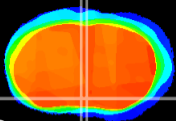

Coronal

Sagittal-R

Sagittal-L

ViBriSM: CX18901
Horizontal

MPA