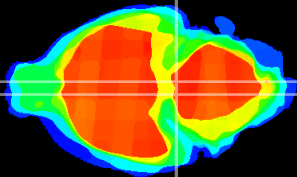

Coronal

Sagittal-R

Sagittal-L

ViBrism: CX18901
Horizontal

Pn