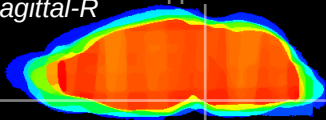

Coronal

Sagittal-R

Sagittal-L

ViBrism: CX18901
Horizontal

Pn