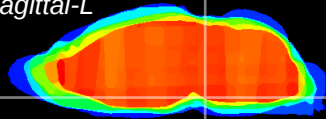

Coronal

Sagittal-R

Sagittal-L

ViBrism: CX18901
Horizontal

Pn