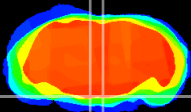

Coronal

Sagittal-R

Sagittal-L

ViBrism: CX18901
Horizontal

Pn