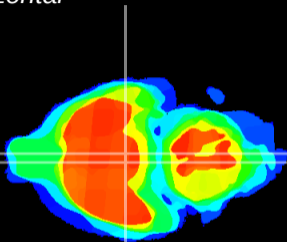

Coronal

Sagittal-R

Sagittal-L

ViBrism: CX18901
Horizontal

VMH