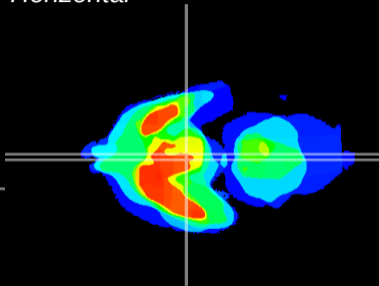

Coronal

Sagittal-R

Sagittal-L

ViBrism: CX18902
Horizontal

Arc