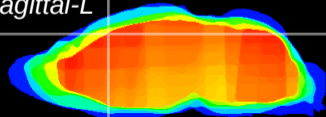

Coronal

Sagittal-R

Sagittal-L

ViBrism: CX18906  
Horizontal

Cx motor