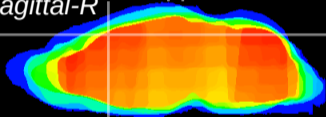

Coronal

Sagittal-R

Sagittal-L

ViBrism: CX18906  
Horizontal

Cx motor