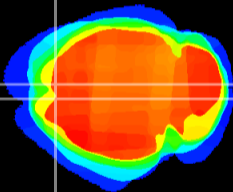

Coronal

Sagittal-R

Sagittal-L

ViBrism: CX18906  
Horizontal

Cx motor