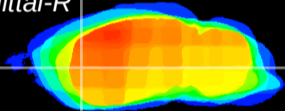

Coronal

Sagittal-R

Sagittal-L

ViBriSM: CX18914
Horizontal

CPU lateral