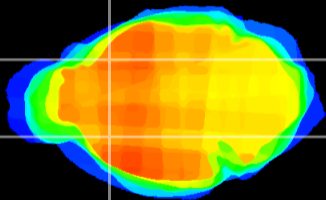

Coronal

Sagittal-R

Sagittal-L

ViBriSM: CX18914
Horizontal

CPU lateral