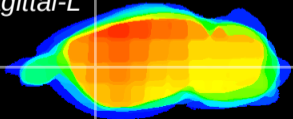

Coronal

Sagittal-R

Sagittal-L

ViBriSM: CX18914
Horizontal

CPU lateral