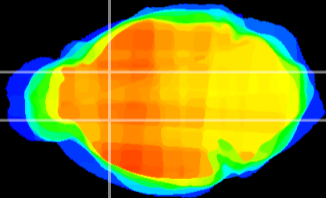

Coronal

Sagittal-R

Sagittal-L

ViBriSM: CX18914
Horizontal

CPU medial