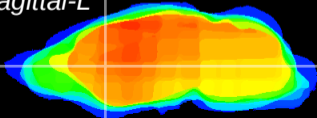

Coronal

Sagittal-R

Sagittal-L

ViBriSM: CX18914
Horizontal

CPU medial