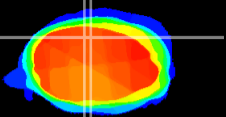

Coronal

Sagittal-R

Sagittal-L

ViBrism: CX18918
Horizontal

Cb vermis