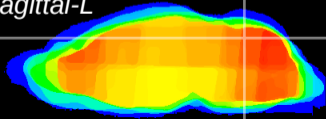

Coronal

Sagittal-R

Sagittal-L

ViBrism: CX18918
Horizontal

Cb vermis