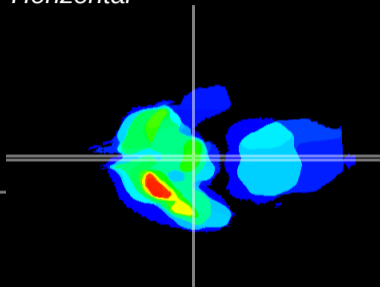

Coronal

Sagittal-R

Sagittal-L

ViBrism: CX18926
Horizontal

ME