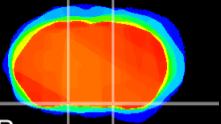

Coronal

Sagittal-R

Sagittal-L

ViBrism: CX18926
Horizontal

S0