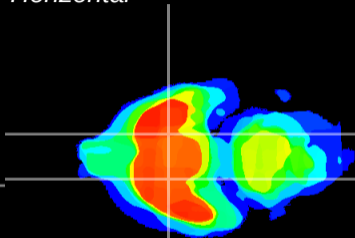

Coronal

Sagittal-R

Sagittal-L

ViBrism: CX18926
Horizontal

S0