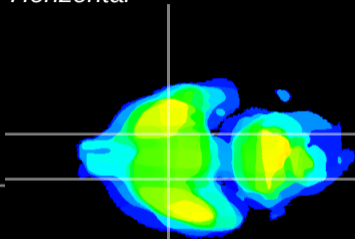

Coronal

Sagittal-R

Sagittal-L

ViBrism: CX18927
Horizontal

S0