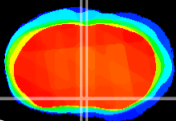

Coronal

Sagittal-R

Sagittal-L

ViBriSM: CX18930
Horizontal

MPA