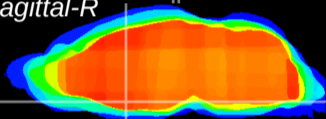

Coronal

Sagittal-R

Sagittal-L

ViBriSM: CX18930
Horizontal

MPA