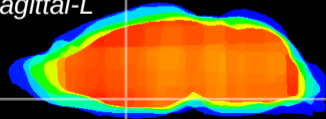

Coronal

Sagittal-R

Sagittal-L

ViBriSM: CX18930
Horizontal

MPA