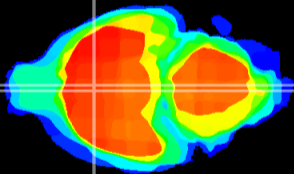

Coronal

Sagittal-R

Sagittal-L

ViBriSM: CX18930
Horizontal

MPA