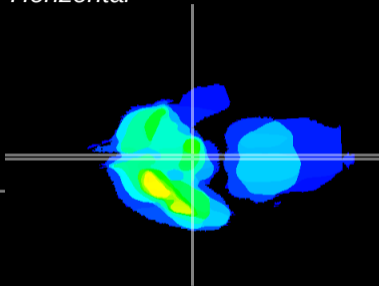

Coronal

Sagittal-R

Sagittal-L

ViBrism: CX18933
Horizontal

ME