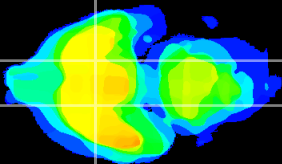

Coronal

Sagittal-R

Sagittal-L

ViBris: CX18933
Horizontal

S0