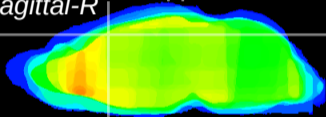

Coronal

Sagittal-R

Sagittal-L

ViBrism: CX18942
Horizontal

Cx motor