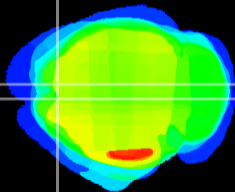

Coronal

Sagittal-R

Sagittal-L

ViBrism: CX18942
Horizontal

Cx motor