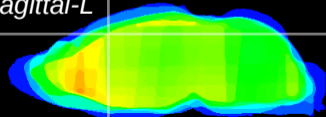

Coronal

Sagittal-R

Sagittal-L

ViBrism: CX18942
Horizontal

Cx motor