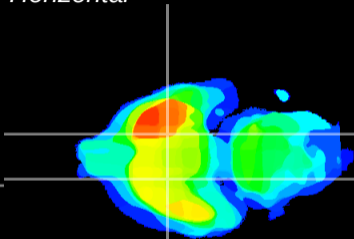

Coronal

Sagittal-R

Sagittal-L

ViBrism: CX18942
Horizontal

S0