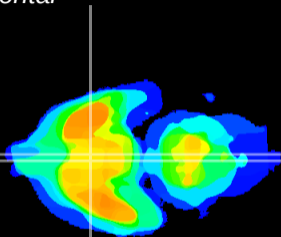

Coronal

Sagittal-R

Sagittal-L

ViBrism: CX18946
Horizontal

SCN