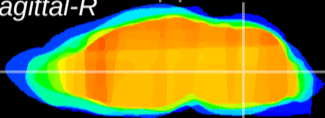

Coronal

Sagittal-R

Sagittal-L

ViBrism: CX18949
Horizontal

MVe