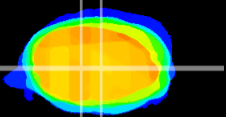

Coronal

Sagittal-R

Sagittal-L

ViBrism: CX18949
Horizontal

MVe