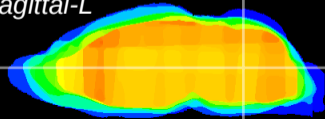

Coronal

Sagittal-R

Sagittal-L

ViBrism: CX18949
Horizontal

MVe