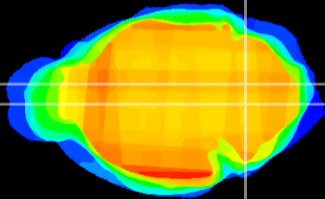

Coronal

Sagittal-R

Sagittal-L

ViBrism: CX18949
Horizontal

MVe