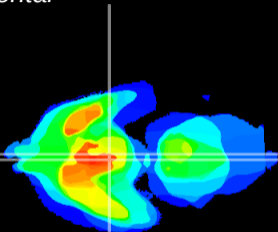

Coronal

Sagittal-R

Sagittal-L

ViBrism: CX18950
Horizontal

Arc