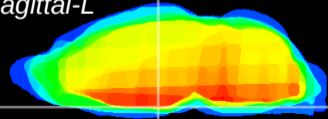

Coronal

Sagittal-R

Sagittal-L

ViBrism: CX18950
Horizontal

Arc