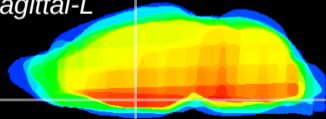

Coronal

Sagittal-R

Sagittal-L

ViBriSm: CX18950
Horizontal

SPa ventral