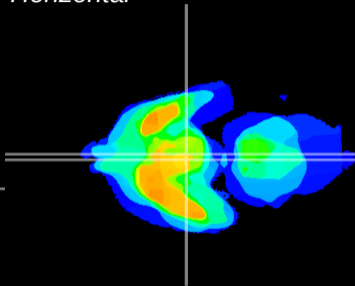

Coronal

Sagittal-R

Sagittal-L

ViBrism: CX18953
Horizontal

Arc