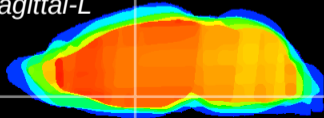

Coronal

Sagittal-R

Sagittal-L

ViBriSm: CX18963  
Horizontal

SPa dorsal