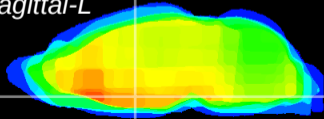

Coronal

Sagittal-R

Sagittal-L

ViBriSM: CX18965
Horizontal

SPa dorsal