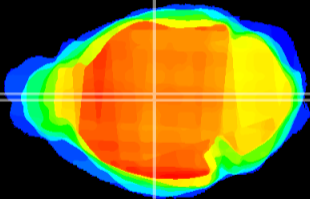

Coronal

Sagittal-R

Sagittal-L

ViBrism: CX18968
Horizontal

MD