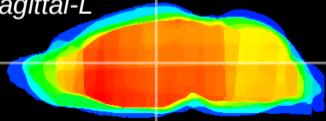

Coronal

Sagittal-R

Sagittal-L

ViBrism: CX18968
Horizontal

MD