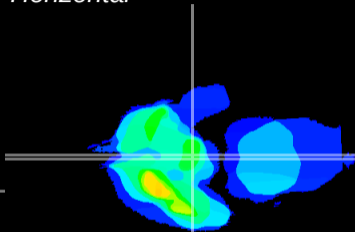

Coronal

Sagittal-R

Sagittal-L

ViBrism: CX18972
Horizontal

ME