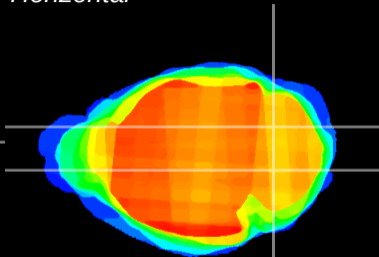

Coronal

Sagittal-R

Sagittal-L

ViBrism: CX18980  
Horizontal

Cb nucleus