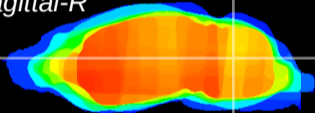

Coronal

Sagittal-R

Sagittal-L

ViBrism: CX18980  
Horizontal

Cb nucleus