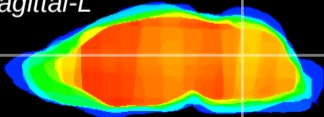

Coronal

Sagittal-R

Sagittal-L

ViBrism: CX18980  
Horizontal

Cb nucleus