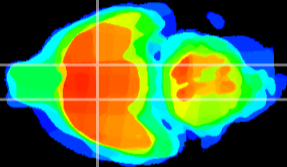

Coronal

Sagittal-R

Sagittal-L

ViBriSM: CX18980
Horizontal

LH