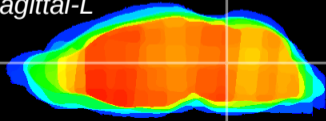

Coronal

Sagittal-R

Sagittal-L

ViBriSM: CX18980
Horizontal

Tg