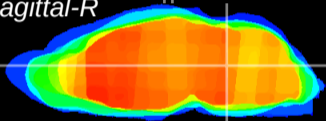

Coronal

Sagittal-R

Sagittal-L

ViBriSM: CX18980
Horizontal

Tg