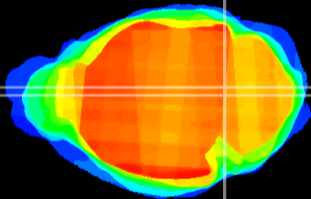

Coronal

Sagittal-R

Sagittal-L

ViBriSM: CX18980
Horizontal

Tg