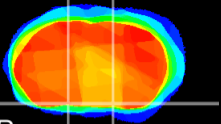

Coronal

Sagittal-R

Sagittal-L

ViBrism: CX18986
Horizontal

S0