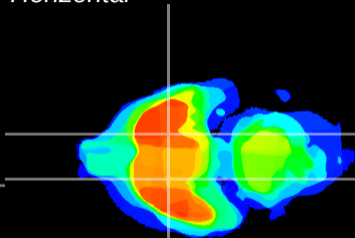

Coronal

Sagittal-R

Sagittal-L

ViBrism: CX18986
Horizontal

S0