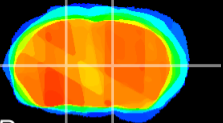

Coronal

Sagittal-R

Sagittal-L

ViBrism: CX18988
Horizontal

VA/VL