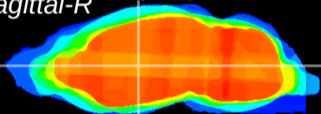

Coronal

Sagittal-R

Sagittal-L

ViBrism: CX18988
Horizontal

VA/VL