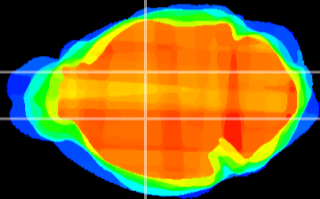

Coronal

Sagittal-R

Sagittal-L

ViBrism: CX18988
Horizontal

VA/VL