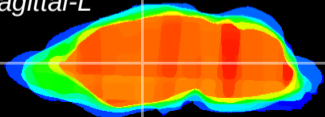

Coronal

Sagittal-R

Sagittal-L

ViBrism: CX18988
Horizontal

VA/VL