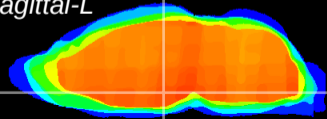

Coronal

Sagittal-R

Sagittal-L

ViBrism: CX18994
Horizontal

DM