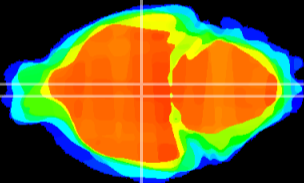

Coronal

Sagittal-R

Sagittal-L

ViBrism: CX18994
Horizontal

DM