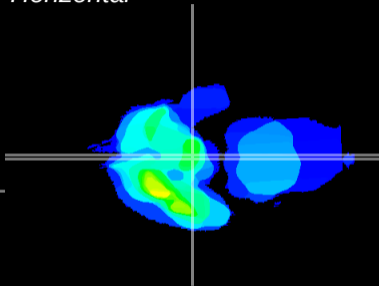

Coronal

Sagittal-R

Sagittal-L

ViBrism: CX18995
Horizontal

ME