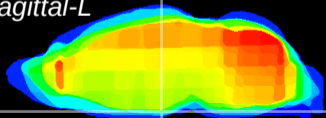

Coronal

Sagittal-R

Sagittal-L

ViBrism: CX18995
Horizontal

ME