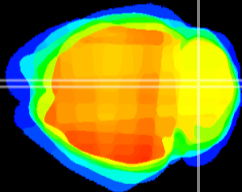

Coronal

Sagittal-R

Sagittal-L

ViBrism: CX18998
Horizontal

Cb vermis