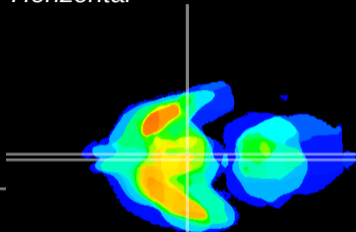

Coronal

Sagittal-R

Sagittal-L

ViBrism: CX19016
Horizontal

Arc