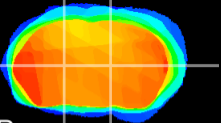

Coronal

Sagittal-R

Sagittal-L

ViBrism: CX19017
Horizontal

VA/VL