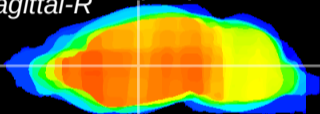

Coronal

Sagittal-R

Sagittal-L

ViBrism: CX19017
Horizontal

VA/VL