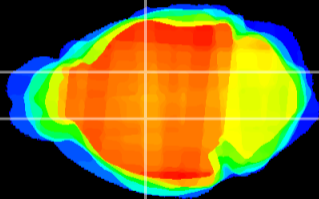

Coronal

Sagittal-R

Sagittal-L

ViBrism: CX19017
Horizontal

VA/VL