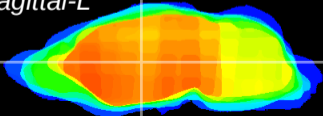

Coronal

Sagittal-R

Sagittal-L

ViBrism: CX19017
Horizontal

VA/VL