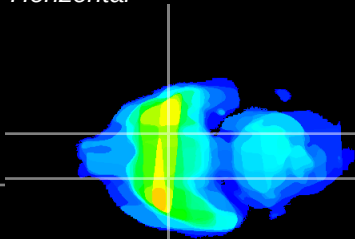

Coronal

Sagittal-R

Sagittal-L

ViBriSM: CX19019
Horizontal

S0