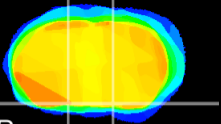

Coronal

Sagittal-R

Sagittal-L

ViBrisM: CX19034
Horizontal

S0