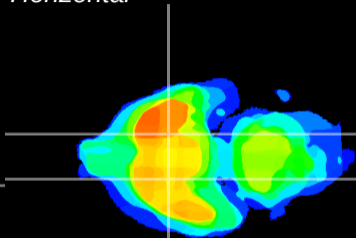

Coronal

Sagittal-R

Sagittal-L

ViBrisM: CX19034
Horizontal

S0