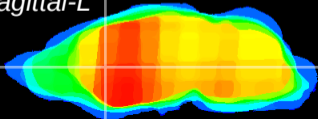

Coronal

Sagittal-R

Sagittal-L

ViBris: CX19047
Horizontal

CPU medial