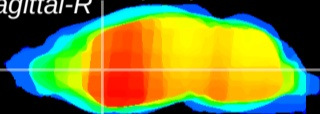

Coronal

Sagittal-R

Sagittal-L

ViBris: CX19047
Horizontal

CPU medial