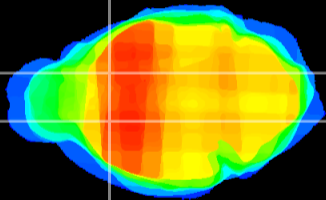

Coronal

Sagittal-R

Sagittal-L

ViBris: CX19047
Horizontal

CPU medial