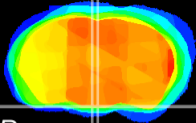

Coronal

Sagittal-R

Sagittal-L

ViBrism: CX19050
Horizontal

Arc