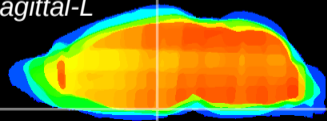

Coronal

Sagittal-R

Sagittal-L

ViBrism: CX19050
Horizontal

Arc