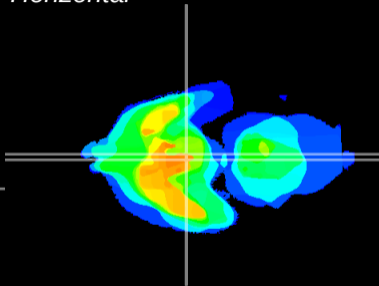

Coronal

Sagittal-R

Sagittal-L

ViBrism: CX19050
Horizontal

Arc