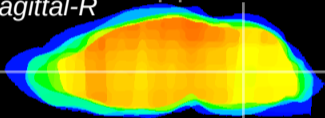

Coronal

Sagittal-R

Sagittal-L

ViBrism: CX19054
Horizontal

MVe