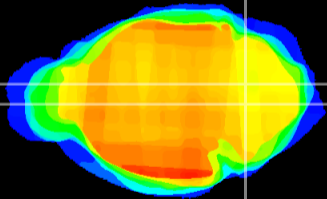

Coronal

Sagittal-R

Sagittal-L

ViBrism: CX19054
Horizontal

MVe