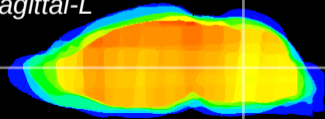

Coronal

Sagittal-R

Sagittal-L

ViBrism: CX19054
Horizontal

MVe