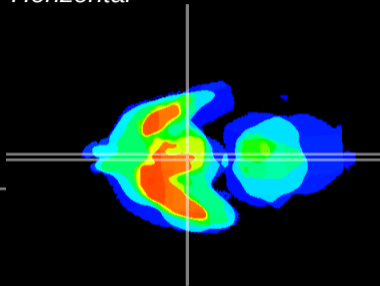

Coronal

Sagittal-R

Sagittal-L

ViBrism: CX19055
Horizontal

Arc