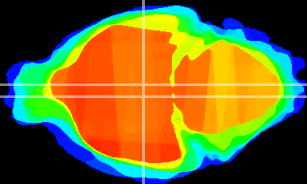

Coronal

Sagittal-R

Sagittal-L

ViBrism: CX19055
Horizontal

DM