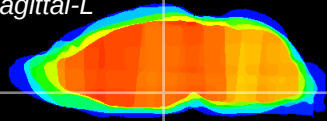

Coronal

Sagittal-R

Sagittal-L

ViBrism: CX19055
Horizontal

DM